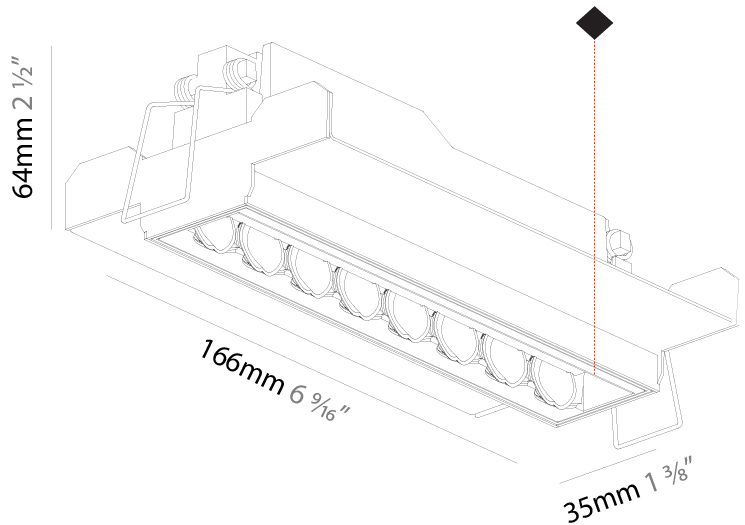

PHYSICAL

Shape: Rectangle
Length (mm): 166
Length (in): 6 ⁹/₁₆
Width (mm): 35
Width (in): 1 ³/₈
Height (mm): 64
Height (in): 2 ¹/₂
Ceiling Thickness (mm): 12.5
Ceiling Thickness (in): 1/2
Min. Recessing Depth (mm): 100
Min. Recessing Depth (in): 3 ¹⁵/₁₆
Light Distribution: Asymmetric
Weight (kg): 0.535
Weight (lbs): 1.18
Fixture Finish: SSR / BKV / CWI / CRY / HAB / UFT / ITA / RUA / FTG / MYG / LOD / PUS / FRO / FUP / KIA / POP / BLS / SPG / MEY / GOH / GUM / CHC / COM / ABZ / JAG / OBR / MOS / ROR
Holder Finish: WHI / BLK
Fixture Material: Aluminum Die Cast
Cut-out Measurements: 173mm / 6 13/16" x 42mm / 1 5/8"

ELECTRICAL

Lamp Type: LED (Zhaga Standard)
Input Wattage (W): 19
Total Output Wattage (W): 17.2
Dimming: Tri-Mode (Non-Dimming and Phase Dimming (120Vac only) and 0-10V Dimming)
Driver Included: No
Driver Location: Recessed Housing
Driver Type: Constant Current - Universal
Driver Class: Class 2
Housing: See components
Input Voltage (V): 120 - 277
Constant Current (MA): 700

LED

Number of LEDs: 8
Color Temperature (°K): 2700 / 3000 / 3500 / 4000
Max. Delivered Lumen (lm): 1270 / 1270 / 1513 / 1544
Nominal Lumen (lm): 1492 / 1492 / 1778 / 1814
CRI: >90 CRI
Lamp Life (hrs): 50000
Upon Request: Special Color Temperature

OPTICAL

Upon Request: Special Beam Angles

RATINGS AND CERTIFICATIONS

Certified By: CSA Certified to UL and CSA Standards

IP rating: IP20
Zaneen Company Inc. © 2024, T 1800-388-3382, F 416-247-9319, www.zaneen.com