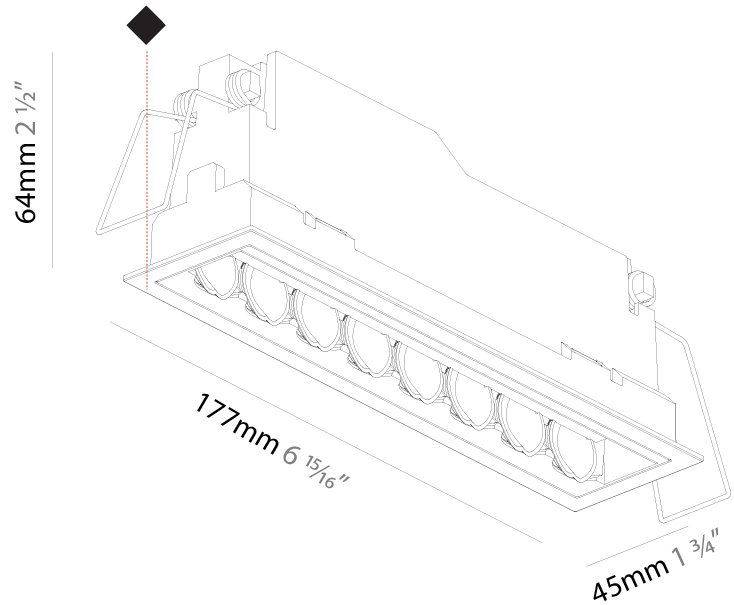

GENERAL

Series: Magiq Hollow Wallwash
Subseries: Magiq Hollow Wallwash
Brand: Prolicht
Division: Architectural
Mounting Type: Recessed
Mounting Location: Ceiling
Subcategory: Wallwash

PHYSICAL

Shape: Rectangle
Length (mm): 177
Length (in): 6 ¹⁵/₁₆
Width (mm): 45
Width (in): 1 ³/₄
Height (mm): 64
Height (in): 2 ¹/₂
Ceiling Thickness (mm): 5 - 30
Ceiling Thickness (in): 1/16 - 1 ³/₁₆
Min. Recessing Depth (mm): 100
Min. Recessing Depth (in): 3 ¹⁵/₁₆
Light Distribution: Downlight
Fixture Finish: SSR / BKV / CWI / CRY / HAB / UFT / ITA / RUA / FTG / MYG / LOD / PUS / FRO / FUP / KIA / POP / BLS / SPG / MEY / GOH / GUM / CHC / COM / ABZ / JAG / OBR / MOS / ROR
Fixture Material: Aluminum Die Cast
Cut-out Measurements: 170mm / 6 11/16" x 38mm / 1 1/2"

ELECTRICAL

Lamp Type: LED (Zhaga Standard)
Input Wattage (W): 19
Total Output Wattage (W): 17.2
Dimming: Tri-Mode (Non-Dimming and Phase Dimming (120Vac only) and 0-10V Dimming)
Driver Included: No
Driver Location: Remote
Driver Type: Constant Current - Universal
Driver Class: Class 2
Input Voltage (V): 120 - 277
Constant Current (MA): 700

LED

Number of LEDs: 8
Color Temperature (°K): 2700 / 3000 / 3500 / 4000
Max. Delivered Lumen (lm): 1270 / 1270 / 1513 / 1544
Nominal Lumen (lm): 1492 / 1492 / 1778 / 1814
CRI: >90 CRI
Lamp Life (hrs): 50000

OPTICAL

RATINGS AND CERTIFICATIONS

Certified By: CSA Certified to UL and CSA Standards
IP rating: IP20

100mm
3 ¹⁵/₁₆"

5 - 30 mm
³/₁₆" - 1 ³/₁₆"

170mm x 38mm
6 ¹¹/₁₆" x 1 ¹/₂"